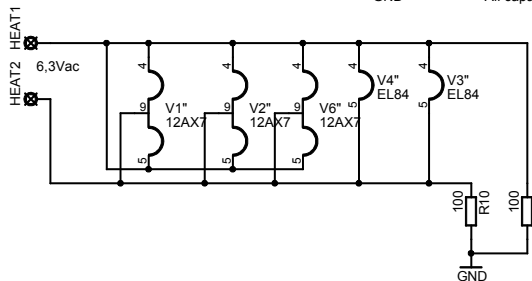

Small caps == Silver Mica
 M150 == Mallory 150
 OD == Orange Drop
 S1 = Bright Switch
 S4 = Gain Switch

DD-15 Tube Amp - Pekka Lehtonen 2005	
TITLE: dd15_current	
Document Number:	REV:
Date: 06.11.2005 16:52:02	Sheet: 1/1