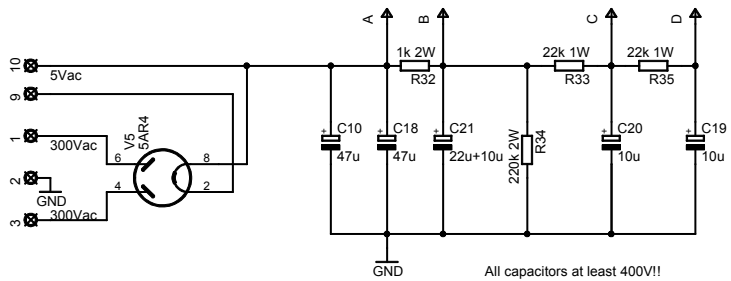

Small caps == Silver Mica
 M150 == Mallory 150
 OD == Orange Drop
 S1 = Bright Switch
 S4 = Gain Switch

DD-15 Tube Amp - Pekka Lehtonen 2005	
TITLE: dd15_current	
Document Number:	REV:
Date: 06.11.2005 16:52:02	Sheet: 1/1