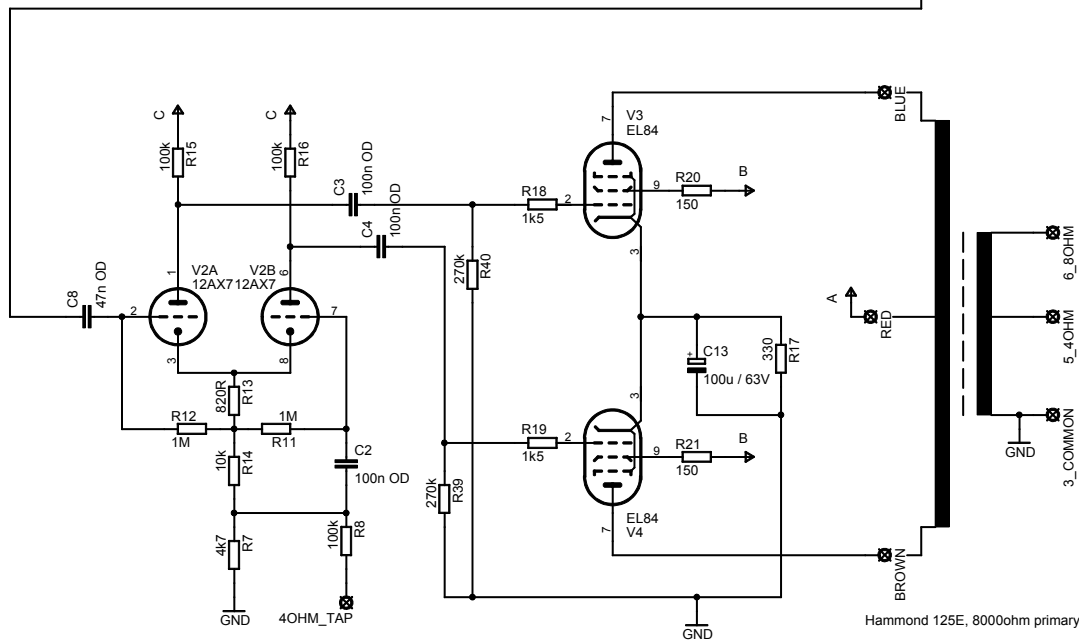

Small caps == Silver Mica
 M150 == Mallory 150
 OD == Orange Drop
 S1 = Bright Switch
 S4 = Gain Switch

DD-15 Tube Amp - Pekka Lehtonen 2005	
TITLE: dd15_current	
Document Number:	REV:
Date: 06.11.2005 16:52:02	Sheet: 1/1